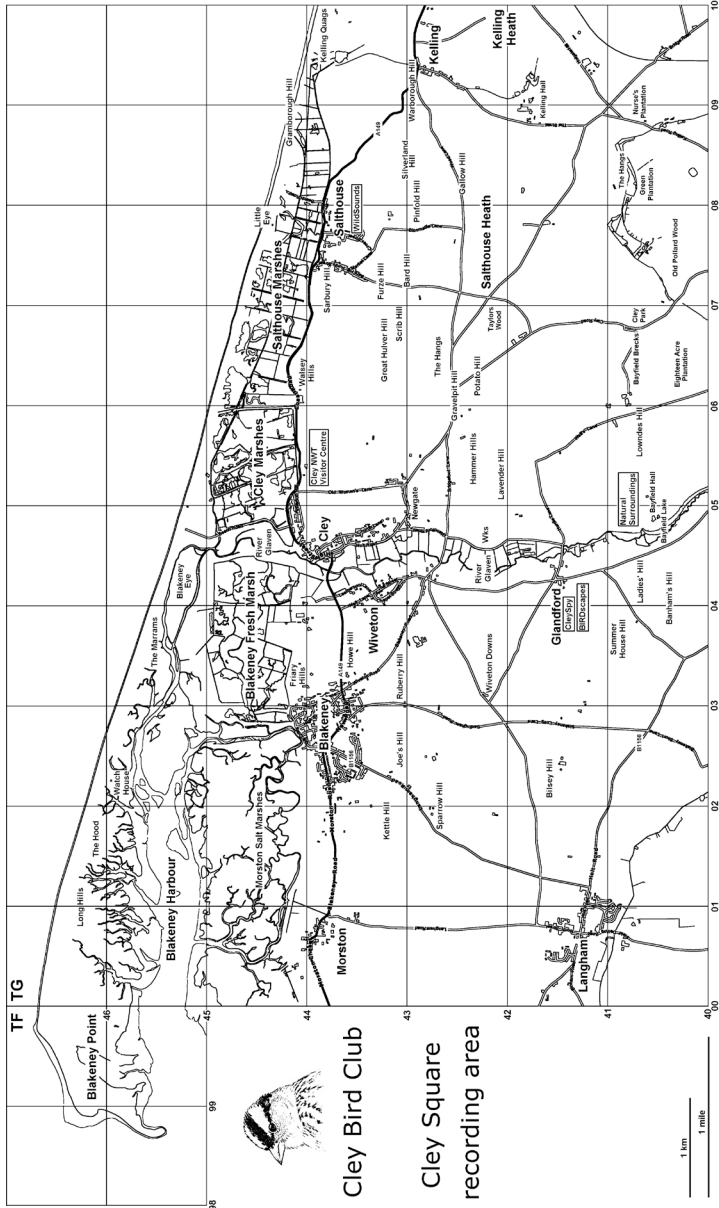

Total = 393 species

Checklist only includes accepted records at the date of publication

[] = British breeding resident not recorded
 * = National rarity, description required
 † = Norfolk rarity, description required

Copyright © Cley Bird Club, 02/2020

Cley Bird Club's **Cley Square recording area** consists of OS 10 km square TG04 plus the far western part of Blakeney Point just outside TG04

Contains OS data © Crown Copyright