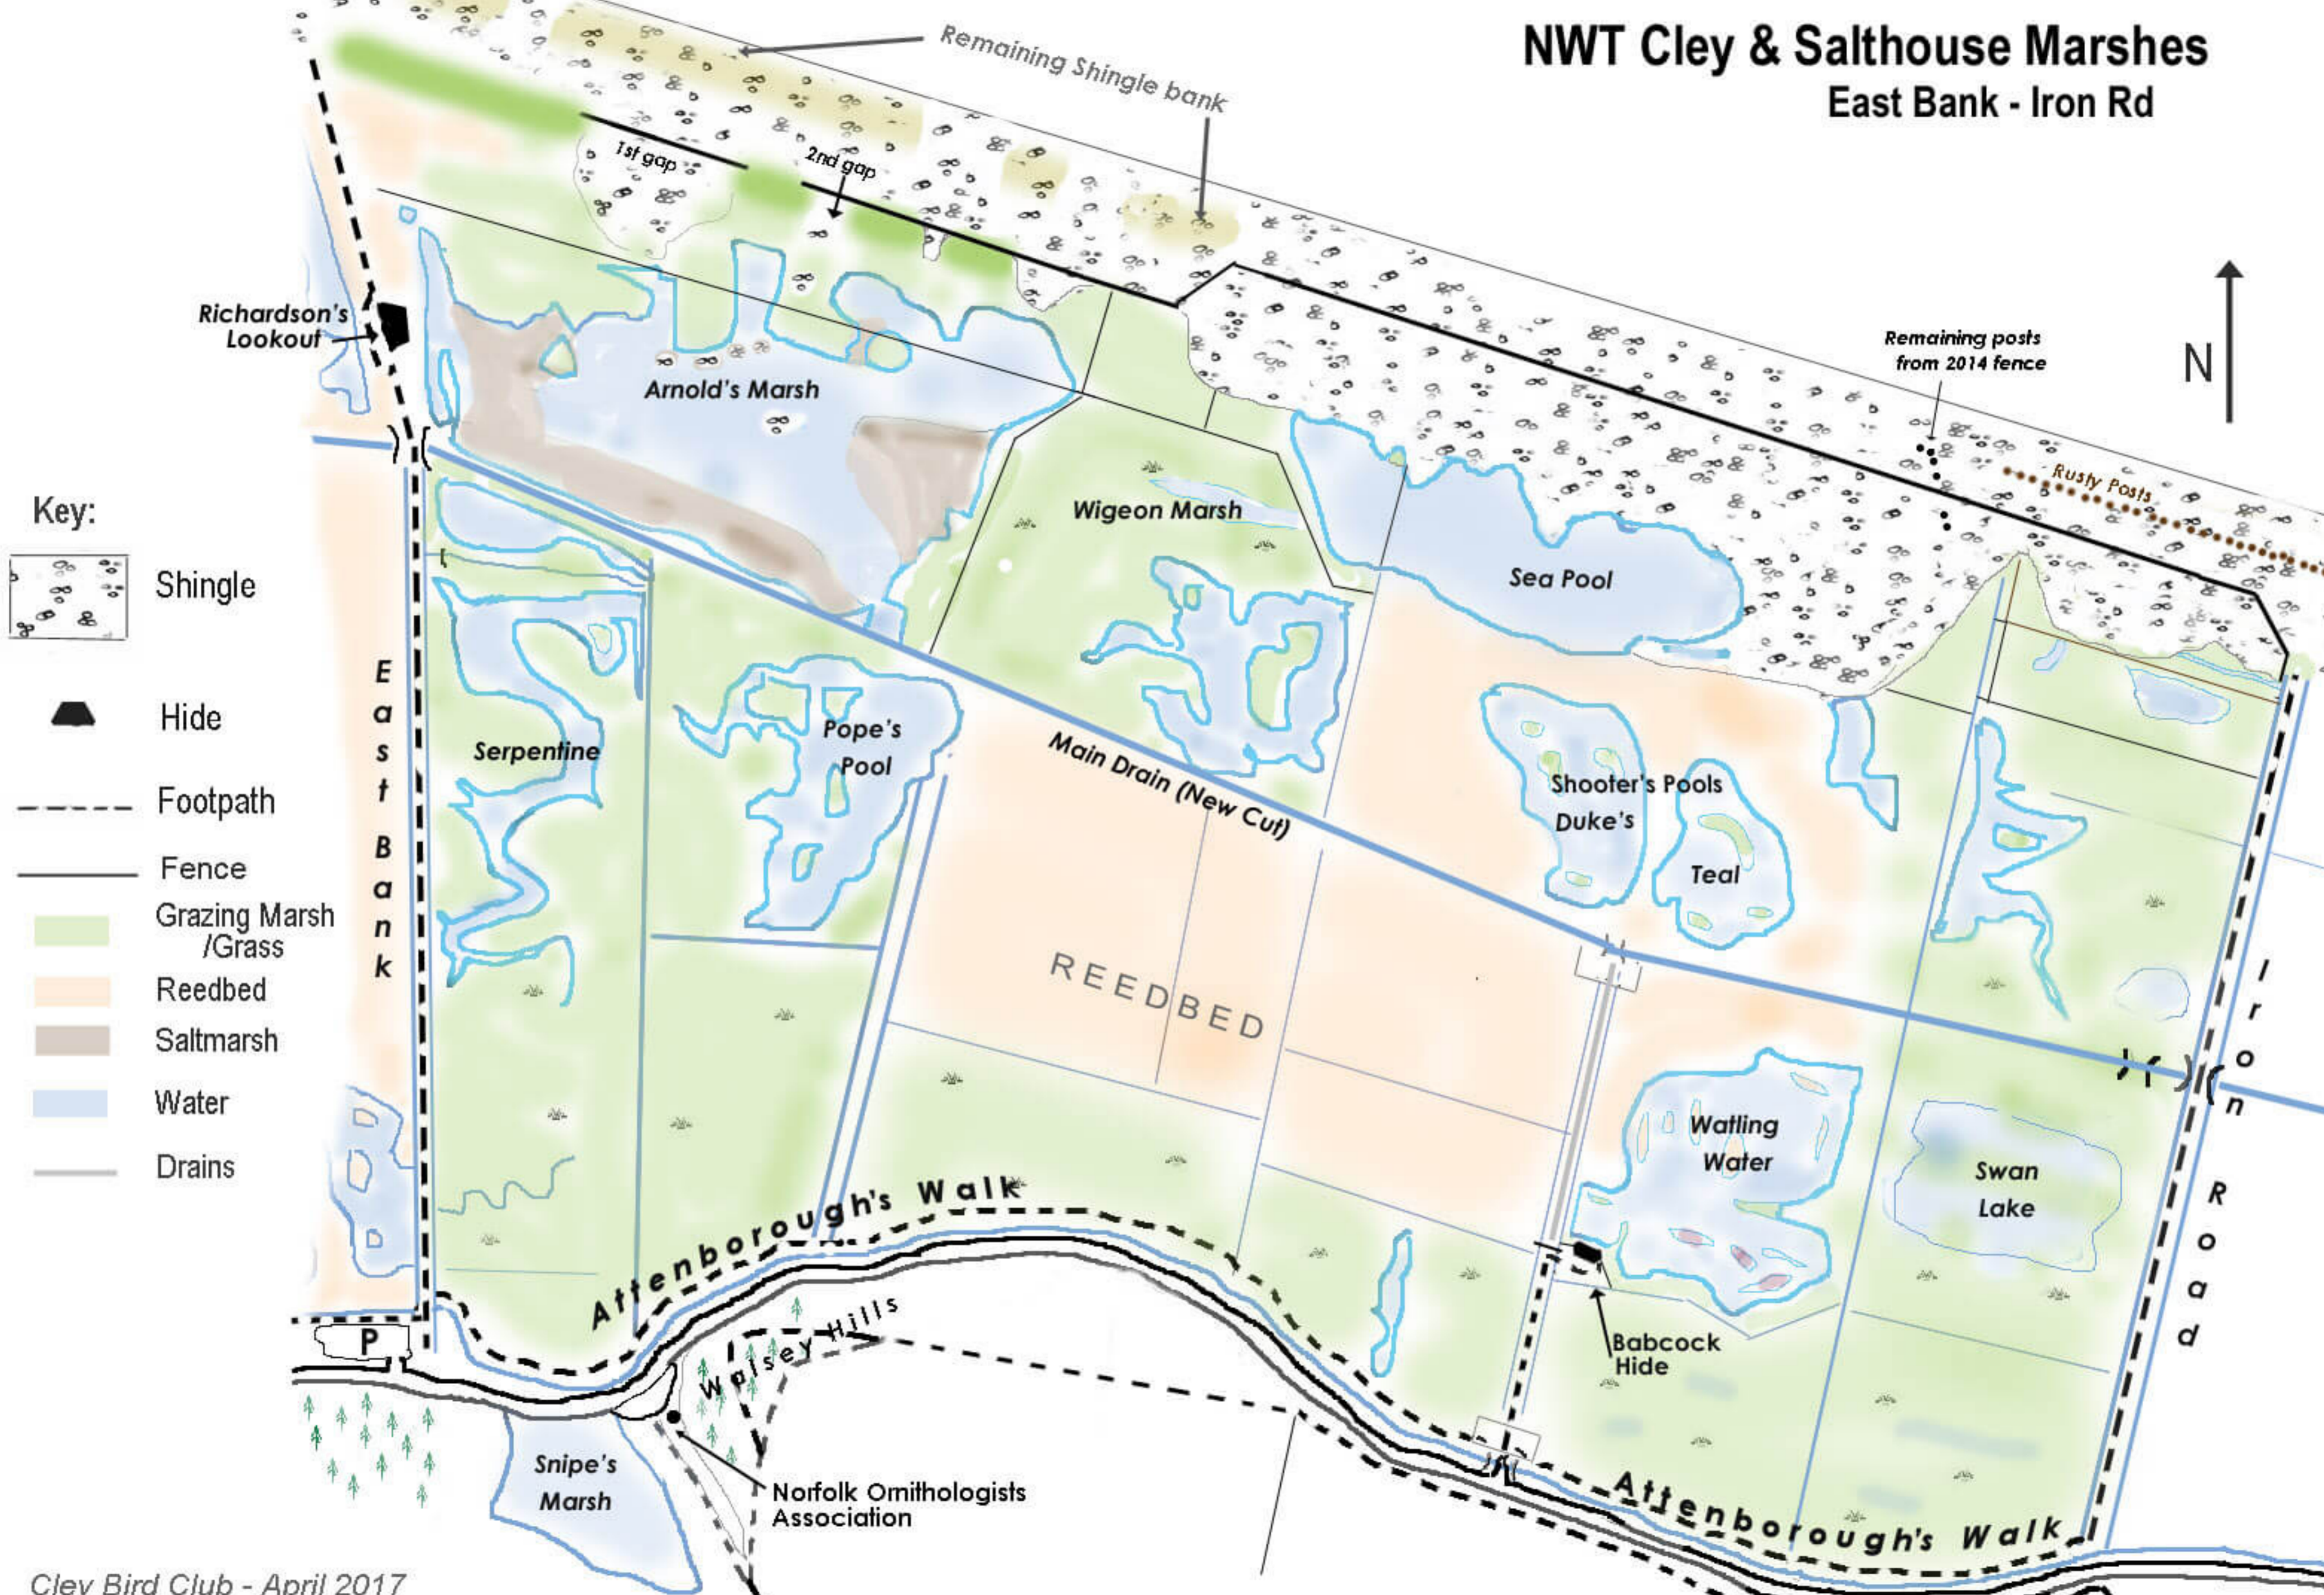

NWT Cley & Salthouse Marshes

East Bank - Iron Rd

- Key:**
- Shingle
 - Hide
 - Footpath
 - Fence
 - Grazing Marsh /Grass
 - Reedbed
 - Saltmarsh
 - Water
 - Drains

Norfolk Ornithologists Association